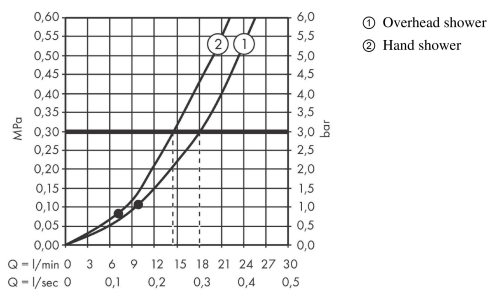

Croma E
Shower system 280 1jet with Ecostat E
 Finish: **Chrome** Article Number: **27953000**

Description

product features

- consists of: overhead shower, hand shower, shower arm, Thermostat, basic set, wall outlet, shower hose
- shower head size: 280 x 170 mm
- spray type overhead shower: RainAir
- spray type hand shower: Rain, IntenseRain, TurboRain
- maximum flow rate at 3 bar: 18,3 l/min
- minimum flow pressure: 1 bar
- max. operating pressure: 6 bar
- nuts shower hose: shower hose with conical nut on both ends
- pivot connector prevents hose from tangling

Technology

Product image

Scale drawing

Flowchart

Croma E
Shower system 280 1jet with Ecostat E
Finish: **Chrome** Article Number: **27953000**

Exploded Drawing

Year of production: >05/22

Croma E

Shower system 280 1jet with Ecostat E

Finish: **Chrome** Article Number: **27953000**

Spare part list

Year of production: >05/22

Pos.	Description	Article Number	PC	PU
1	shower arm	27446000	98	1
2	head shower	26257000	98	1
3	handshower	26812400	98	1
4	shower holder	26887000	98	1
5	shower hose Isiflex'B 1,25 m	28272000	98	1
6	Thermostat	15708000	98	1
7	concealed item	01800180	98	1