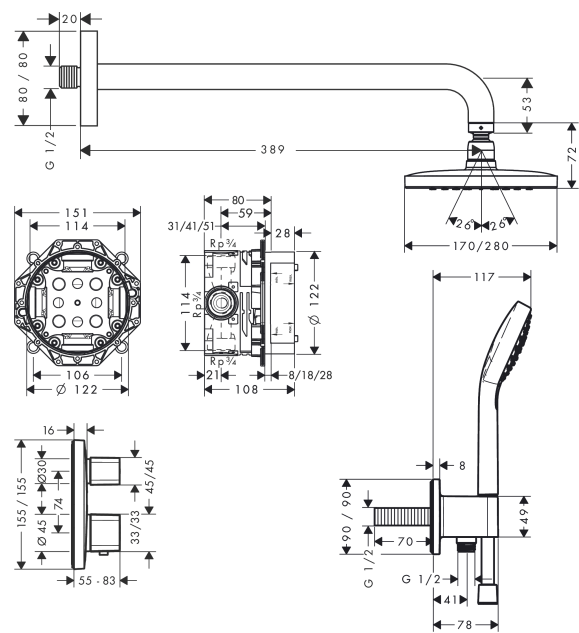

Croma E
Shower system 280 1jet with Ecostat E
 Finish: **Chrome** Article Number: **27953000**

Description

product features

- consists of: overhead shower, hand shower, shower arm, Thermostat, basic set, wall outlet, shower hose
- shower head size: 280 x 170 mm
- spray type overhead shower: RainAir
- spray type hand shower: Rain, IntenseRain, TurboRain
- maximum flow rate at 3 bar: 18,3 l/min
- minimum flow pressure: 1 bar
- max. operating pressure: 6 bar
- nuts shower hose: shower hose with conical nut on both ends
- pivot connector prevents hose from tangling

Technology

Product image

Scale drawing

Flowchart

Croma E
Shower system 280 1jet with Ecostat E
Finish: **Chrome** Article Number: **27953000**

Exploded Drawing

Year of production: >05/22

Croma E

Shower system 280 1jet with Ecostat E

Finish: **Chrome** Article Number: **27953000**

Spare part list

Year of production: >05/22

Pos.	Description	Article Number	PC	PU
1	shower arm	27446000	98	1
2	head shower	26257000	98	1
3	handshower	26812400	98	1
4	shower holder	26887000	98	1
5	shower hose Isiflex'B 1,25 m	28272000	98	1
6	Thermostat	15708000	98	1
7	concealed item	01800180	98	1